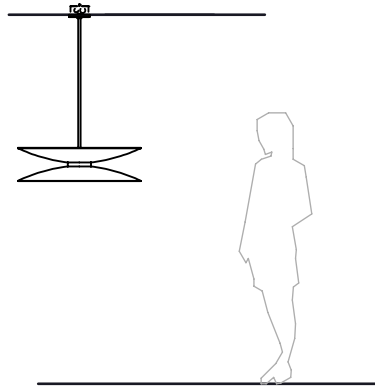

MADE IN USA SINCE 1981

DESIGNED AND MANUFACTURED IN NEW YORK, EVERY DAY SINCE 1981

for modifications and customization
INQUIRE@AMERICANGLASSLIGHT.COM

Copyright© 2016 The American Glass Light Company®.
All rights reserved.

We reserve the right to change specifications at anytime.

American Glass Light is a certified WBE company