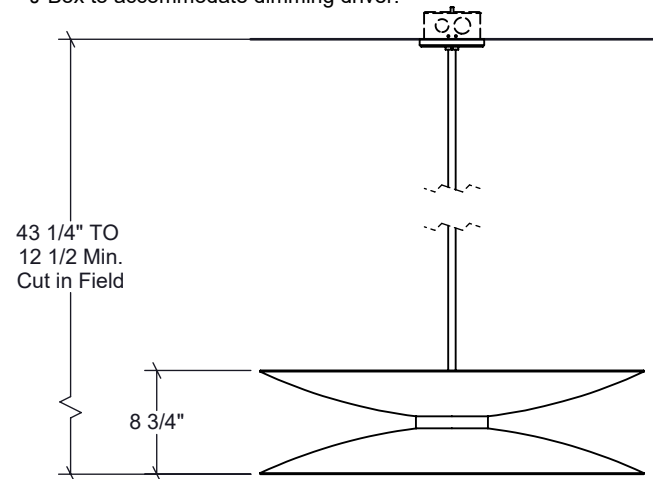

Copyright© 2016 The American Glass Light Company®.
All rights reserved.

We reserve the right to change specifications at anytime.

American Glass Light is a certified WBE company

*NOTE: Electrician to supply and install:
4 11/16" x 2" deep **SQUARE**
J-Box to accommodate dimming driver.