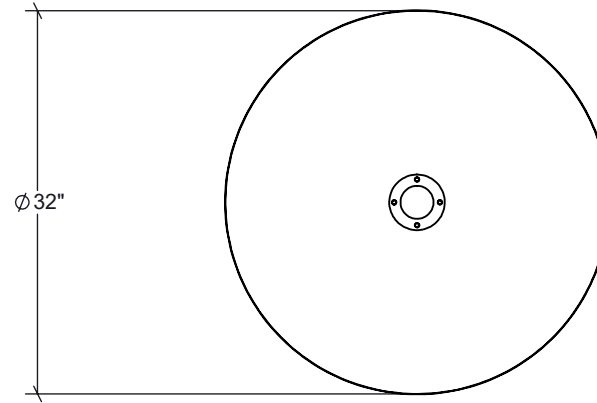

Copyright© 2016 The American Glass Light Company®.
All rights reserved.

We reserve the right to change specifications at anytime.

American Glass Light is a certified WBE company

*NOTE: Electrician to supply and install:
4 11/16" x 2" deep **SQUARE**
J-Box to accommodate dimming driver.