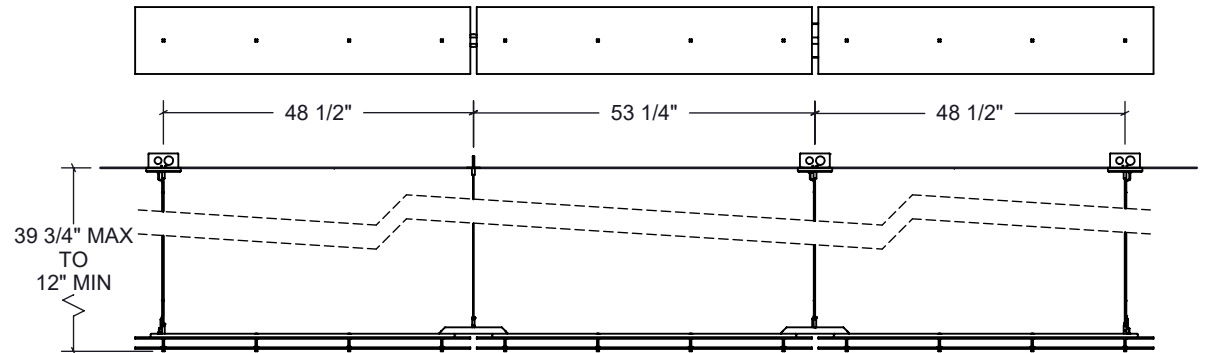

**JUHL
FLUSH MOUNT
337-FL**

**JUHL
LINEAR PENDANT
337-P**

*NOTE: Electrician to supply and install:
4 11/16" x 2" deep **SQUARE**
J-Box to accommodate dimming driver.

**JUHL
LINEAR SYSTEM
337-LS-X**
("X" DENOTES NUMBER OF FIXTURES)