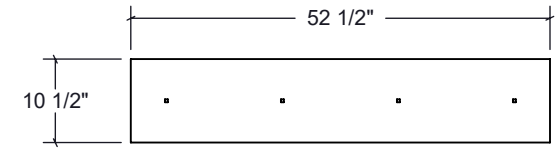

**JUHL
FLUSH MOUNT
337-FL**

**JUHL
LINEAR PENDANT
337-P**

*NOTE: Electrician to supply and install:
4 11/16" x 2" deep **SQUARE**
J-Box to accommodate dimming driver.

**JUHL
LINEAR SYSTEM
337-LS-X**
("X" DENOTES NUMBER OF FIXTURES)