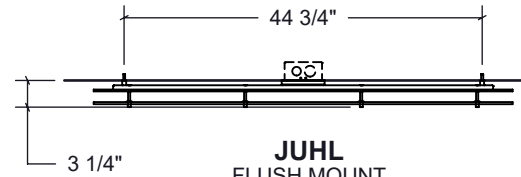

**JUHL
FLUSH MOUNT
337-FL**

**JUHL
LINEAR PENDANT
337-P**

*NOTE: Electrician to supply and install:
4 11/16" x 2" deep **SQUARE**
J-Box to accommodate dimming driver.

**JUHL
LINEAR SYSTEM
337-LS-X**
("X" DENOTES NUMBER OF FIXTURES)