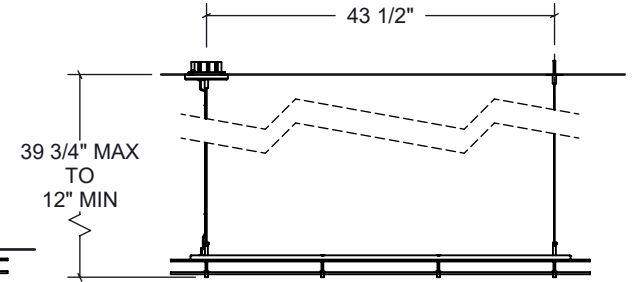

**JUHL
FLUSH MOUNT
337-FL**

**JUHL
LINEAR PENDANT
337-P**

*NOTE: Electrician to supply and install:
4 11/16" x 2" deep **SQUARE**
J-Box to accommodate dimming driver.

**JUHL
LINEAR SYSTEM
337-LS-X**
("X" DENOTES NUMBER OF FIXTURES)