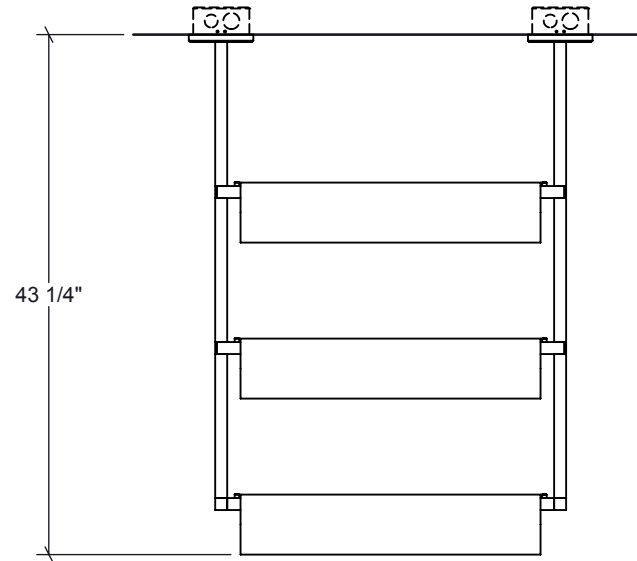

American Glass Light is a certified WBE company

*NOTE: Electrician to supply and install:
4 11/16" x 2" deep **SQUARE**
J-Box to accommodate dimming driver.

WASHBOARD PENDANT 406-P-RD

LED

38 Watt, 2,592 Source Lumens
Field Replaceable LED Module