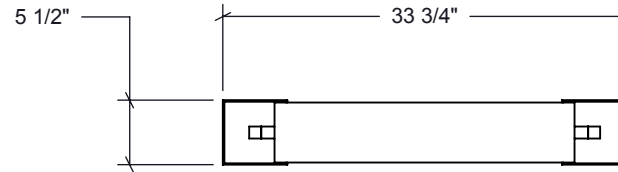

American Glass Light is a certified WBE company

*NOTE: Electrician to supply and install:
4 11/16" x 2" deep **SQUARE**
J-Box to accommodate dimming driver.

WASHBOARD PENDANT 406-P-RD

LED

38 Watt, 2,592 Source Lumens
Field Replaceable LED Module